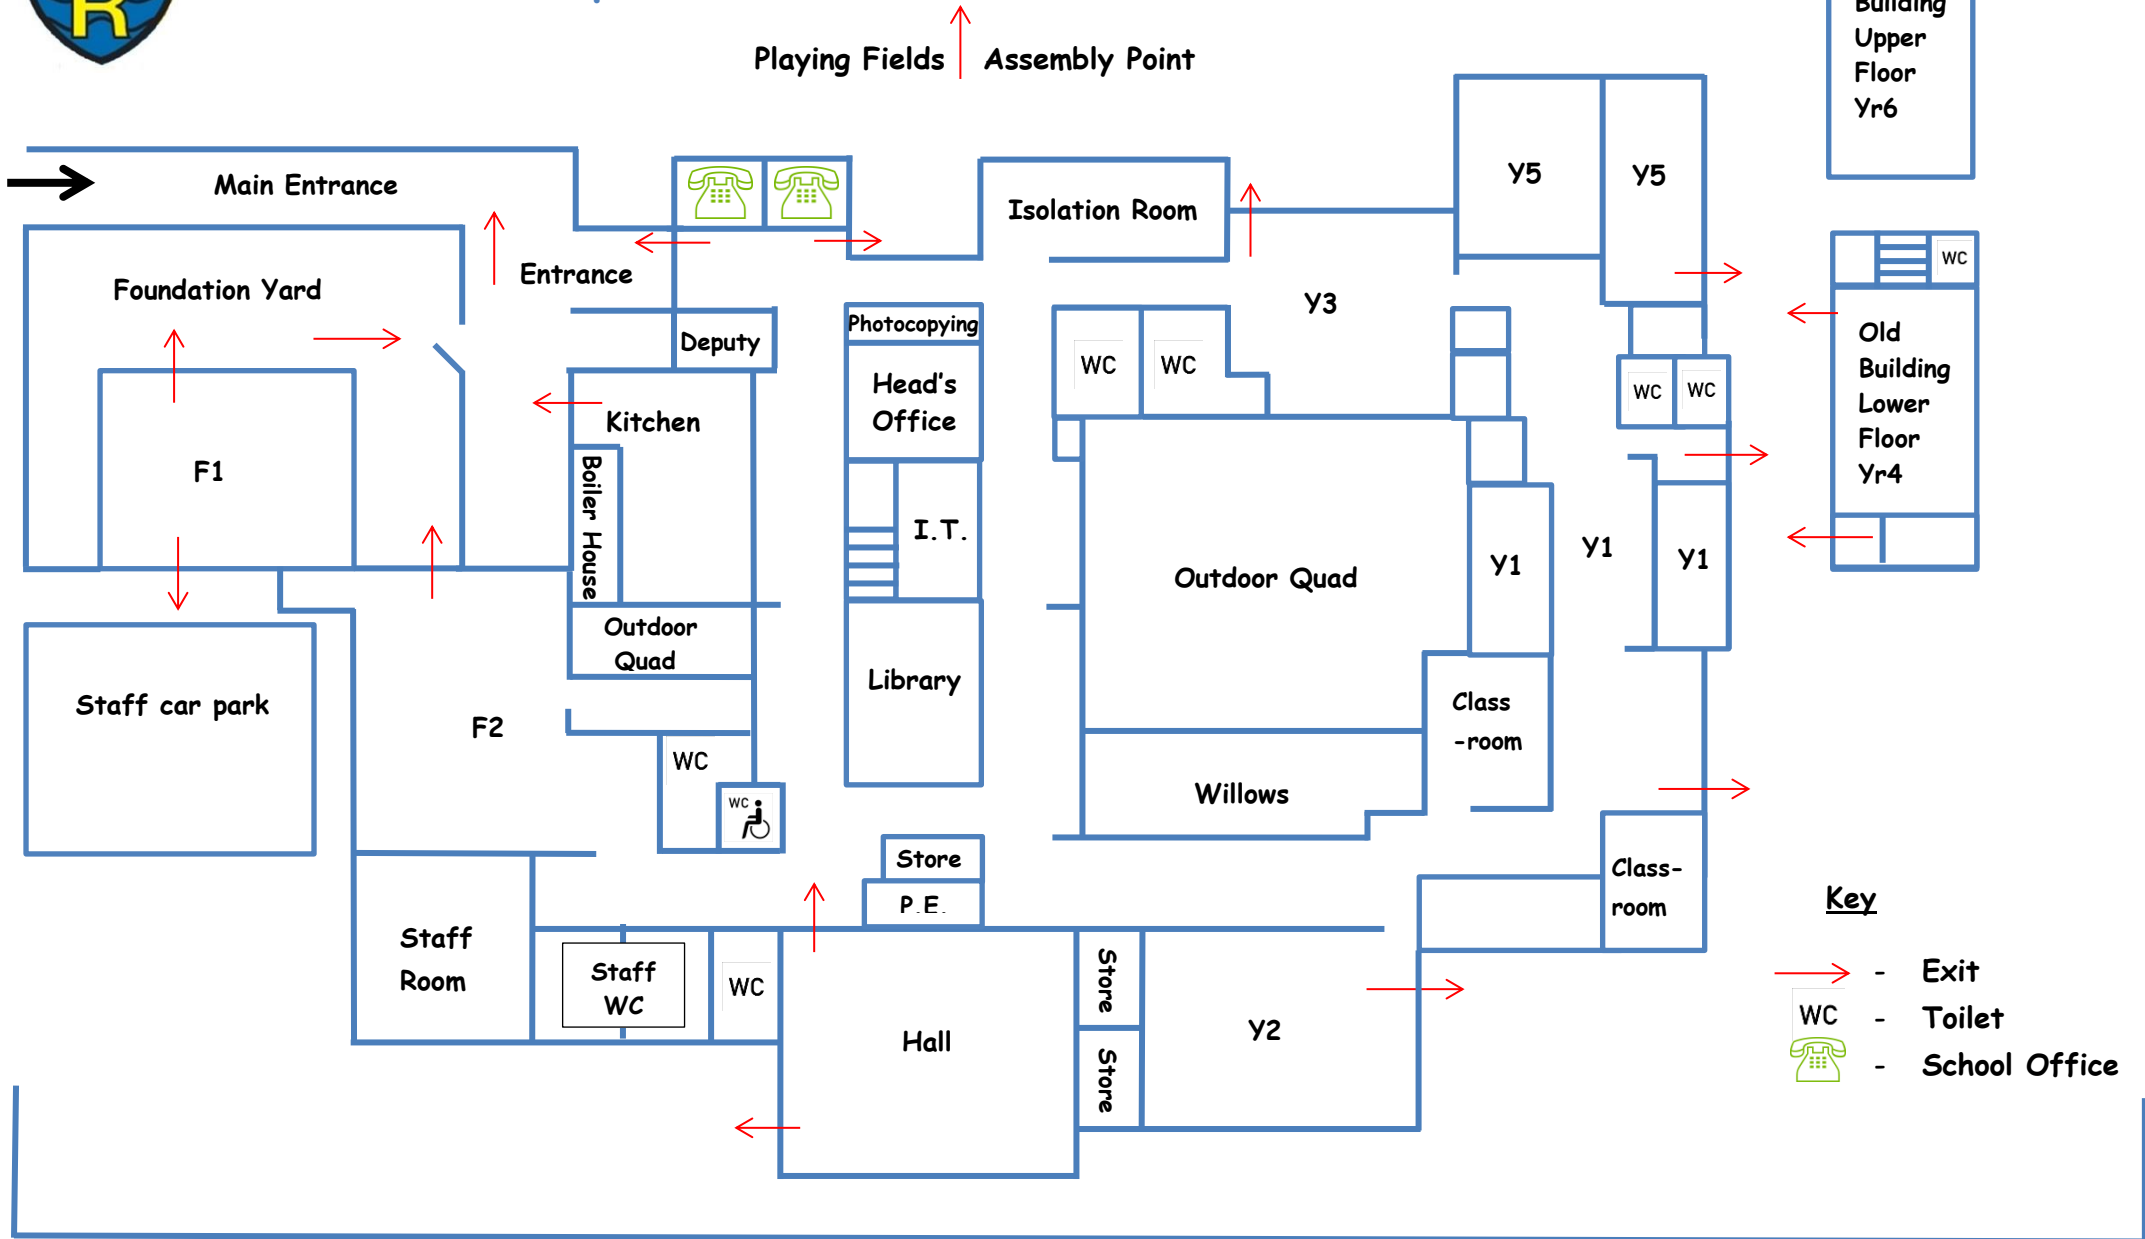

Riverside Primary School Map

Playing Fields ↑ Assembly Point

Main Entrance

Foundation Yard

F1

Staff car park

F2

Staff Room

Staff WC

WC

Hall

Store

P.E.

Outdoor Quad

Kitchen

Boiler House

Deputy

Photocopying

Head's Office

I.T.

Library

Outdoor Quad

Willows

Class-room

Old Building Upper Floor Yr6

Old Building Lower Floor Yr4

WC

WC

WC

WC

Key

- - Exit
- WC - Toilet
- School Office